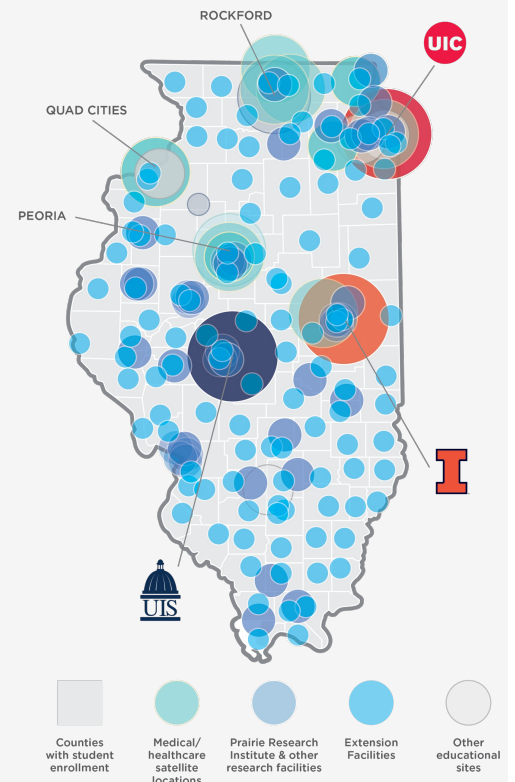

# CONGRESS DIST. 9

**REP. JAN SCHAKOWSKY**  
University of Illinois System Alum

<b>STUDENTS ENROLLED LAST YEAR</b>	<b>6,129</b>
UIUC: 2,913	UIC: 3,114    UIS: 102
<b>FALL FRESHMEN (2022)</b>	<b>807</b>
Applications: 4,102	Admitted: 2,784 (68%)
<b>STUDENTS GRADUATED LAST YEAR</b>	<b>1,373</b>
UIUC: 630	UIC: 717    UIS: 26
<b>ALUMNI IN DISTRICT</b>	<b>42,970</b>
<b>EMPLOYEES IN DISTRICT</b>	<b>2,407</b>
<b>VENDORS IN DISTRICT OVER LAST 5 YEARS</b>	<b>768</b>
Amount spent on vendor goods/services: \$70.5M	
<b>CLIENTS SERVED BY SPECIALIZED CARE FOR CHILDREN</b>	<b>497</b>
<b>CLINIC/HOSPITAL PATIENTS</b>	<b>5,131</b>

## OUR SYSTEM-WIDE IMPACT

**94,861**  
TOTAL STUDENTS

**59,320**  
UNDERGRADUATES

ILLINOIS RESIDENTS **79%**

**32%** UNDERREPRESENTED MINORITIES

EDUCATION	
DEGREES AWARDED ANNUALLY	24,700
STEM DEGREES AWARDED ANNUALLY	11,500
DEGREE PROGRAMS	700
ALUMNI WORLDWIDE	820K+
RESEARCH & ECONOMIC DEVELOPMENT	
FEDERAL/STATE/PRIVATE FUNDING	\$1.23B
TECHNOLOGY DISCLOSURES	334
PATENTS ISSUED	102
ACTIVE STARTUPS	96
LICENSED & OPTIONED TECHNOLOGIES	82
PUBLIC SERVICE	
FIRE SERVICE INSTITUTE ENROLLMENTS	57,473
POLICE TRAINING INSTITUTE ENROLLMENTS	957
UNIVERSITY OUTREACH CONTACTS	2,143
EXTENSION CONTACTS	507,000
4-H PARTICIPANTS	132,628
PRAIRIE RESEARCH INSTITUTE ROI	5:1