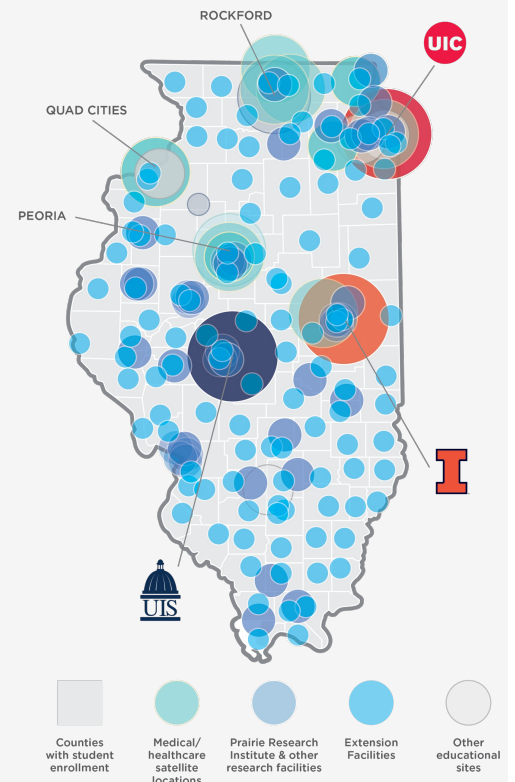

BY THE NUMBERS

CONGRESS DIST. 8

REP. RAJA KRISHNAMOORTHY

STUDENTS ENROLLED LAST YEAR	4,650
UIUC: 2,325	UIC: 2,212 UIS: 113
FALL FRESHMEN (2022)	784
Applications: 3,519	Admitted: 2,502 (71%)
STUDENTS GRADUATED LAST YEAR	1,109
UIUC: 526	UIC: 563 UIS: 20
ALUMNI IN DISTRICT	28,006
EMPLOYEES IN DISTRICT	1,183
VENDORS IN DISTRICT OVER LAST 5 YEARS	558
Amount spent on vendor goods/services: \$284.5M	
CLIENTS SERVED BY SPECIALIZED CARE FOR CHILDREN	575
CLINIC/HOSPITAL PATIENTS	2,590

OUR SYSTEM-WIDE IMPACT

94,861
TOTAL STUDENTS

59,320
UNDERGRADUATES

ILLINOIS RESIDENTS **79%**

32% UNDERREPRESENTED MINORITIES

EDUCATION	
DEGREES AWARDED ANNUALLY	24,700
STEM DEGREES AWARDED ANNUALLY	11,500
DEGREE PROGRAMS	700
ALUMNI WORLDWIDE	820K+
RESEARCH & ECONOMIC DEVELOPMENT	
FEDERAL/STATE/PRIVATE FUNDING	\$1.23B
TECHNOLOGY DISCLOSURES	334
PATENTS ISSUED	102
ACTIVE STARTUPS	96
LICENSED & OPTIONED TECHNOLOGIES	82
PUBLIC SERVICE	
FIRE SERVICE INSTITUTE ENROLLMENTS	57,473
POLICE TRAINING INSTITUTE ENROLLMENTS	957
UNIVERSITY OUTREACH CONTACTS	2,143
EXTENSION CONTACTS	507,000
4-H PARTICIPANTS	132,628
PRAIRIE RESEARCH INSTITUTE ROI	5:1