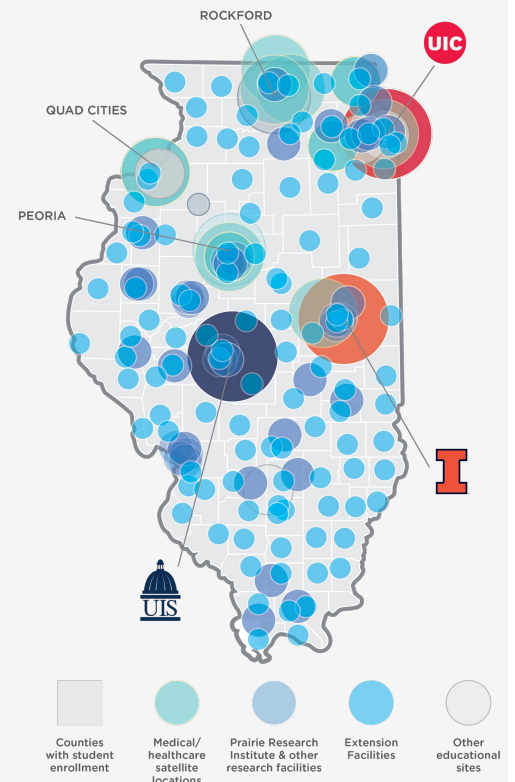

PUBLIC SERVICE

FIRE SERVICE INSTITUTE ENROLLMENTS	57,473
POLICE TRAINING INSTITUTE ENROLLMENTS	957
UNIVERSITY OUTREACH CONTACTS	2,143
EXTENSION CONTACTS	507,000
4-H PARTICIPANTS	132,628
PRAIRIE RESEARCH INSTITUTE ROI	5:1