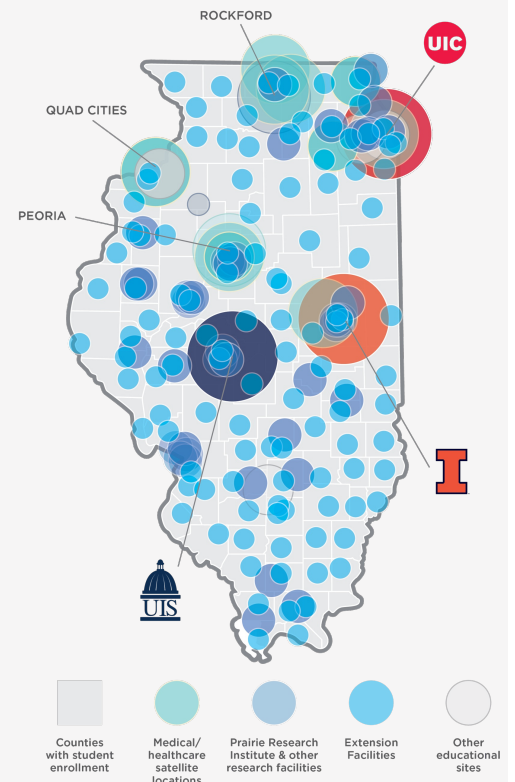

# CONGRESS DIST. 4

**REP. CHUY GARCIA**  
University of Illinois System Alum

<b>STUDENTS ENROLLED LAST YEAR</b>	<b>6,734</b>
UIUC: 2,143	UIC: 4,537    UIS: 54
<b>FALL FRESHMEN (2022)</b>	<b>1,221</b>
Applications: 5,543	Admitted: 3,694 (67%)
<b>STUDENTS GRADUATED LAST YEAR</b>	<b>1,300</b>
UIUC: 394	UIC: 895    UIS: 11
<b>ALUMNI IN DISTRICT</b>	<b>27,703</b>
<b>EMPLOYEES IN DISTRICT</b>	<b>2,756</b>
<b>VENDORS IN DISTRICT OVER LAST 5 YEARS</b>	<b>483</b>
Amount spent on vendor goods/services: \$68.0M	
<b>CLIENTS SERVED BY SPECIALIZED CARE FOR CHILDREN</b>	<b>758</b>
<b>CLINIC/HOSPITAL PATIENTS</b>	<b>34,431</b>

## OUR SYSTEM-WIDE IMPACT

**94,861**  
TOTAL STUDENTS

**59,320**  
UNDERGRADUATES

ILLINOIS RESIDENTS **79%**

**32%** UNDERREPRESENTED MINORITIES

EDUCATION	
DEGREES AWARDED ANNUALLY	24,700
STEM DEGREES AWARDED ANNUALLY	11,500
DEGREE PROGRAMS	700
ALUMNI WORLDWIDE	820K+
RESEARCH & ECONOMIC DEVELOPMENT	
FEDERAL/STATE/PRIVATE FUNDING	\$1.23B
TECHNOLOGY DISCLOSURES	334
PATENTS ISSUED	102
ACTIVE STARTUPS	96
LICENSED & OPTIONED TECHNOLOGIES	82
PUBLIC SERVICE	
FIRE SERVICE INSTITUTE ENROLLMENTS	57,473
POLICE TRAINING INSTITUTE ENROLLMENTS	957
UNIVERSITY OUTREACH CONTACTS	2,143
EXTENSION CONTACTS	507,000
4-H PARTICIPANTS	132,628
PRAIRIE RESEARCH INSTITUTE ROI	5:1